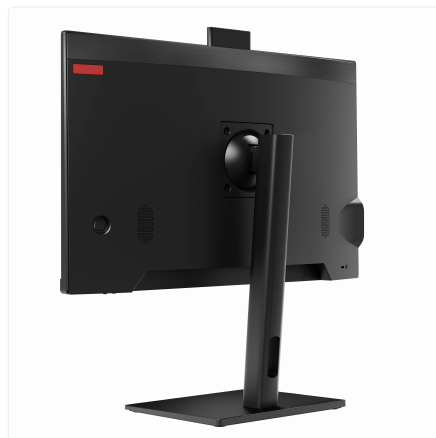

Thinvent Uno 23.8" All in One PC

Intel Core i5-1335U processor

10 core, up to 4.6 GHz, 12 MB cache

64GB DDR4 RAM

1TB SSD

Dual Band WiFi

Ubuntu Linux

Fixed Stand

SKU: UNO24-I5_13-64-M1024-12_10-M-U-F

Thinvent® Uno: Your All-in-One Powerhouse for Performance and Privacy.

Experience seamless productivity and immersive visuals with the Thinvent® Uno 23.8" All-in-One PC. Powered by an Intel® Core™ i5-1335U processor, featuring 10 cores and speeds up to 4.6 GHz with a 12 MB cache, this PC handles multitasking and demanding applications with ease. Its massive 1TB SSD ensures lightning-fast boot-ups and instant access to your files, while 64GB DDR4 RAM provides efficient daily computing.

Visual Excellence

- Immerse yourself in a crisp 23.8-inch Full HD (1920 × 1080) display, offering bright, vibrant colours and a wide 178° viewing angle.
- The integrated 2-megapixel pop-up camera ensures privacy and clear video calls.
- Enjoy clear audio through built-in 2 × 3 Watt speakers.

Seamless Connectivity

- Stay connected with dual-band Wi-Fi 5 and Gigabit Ethernet for reliable internet.
- Multiple ports include 2x USB 3.2, 4x USB 2.0, HDMI, and VGA for all your peripherals and display needs.
- Features dedicated speaker out and mic in ports.

Secure and Sustainable

- Pre-installed with Ubuntu Linux 24.04 LTS, enjoy a robust, secure, and open-source operating system.
- Built with premium aluminium alloy, steel, and ABS plastic, featuring a sleek black finish and a Kensington Lock for enhanced security.
- Energy-efficient with a 12V 7A adapter and compliant with RoHS, ISO, and BIS certifications.

Compact and efficient, the Thinvent® Uno is designed for modern workspaces, delivering power, privacy, and exceptional value.