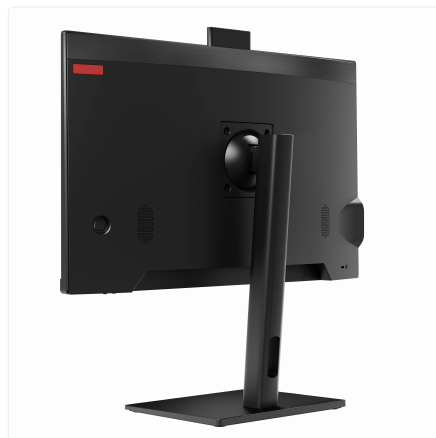

Thinvent Uno 23.8" All in One PC

Intel Core i5-1335U processor

10 core, up to 4.6 GHz, 12 MB cache

64GB DDR4 RAM

1TB SSD

Dual Band WiFi

Ubuntu Linux

Fixed Stand

SKU: UNO24-I5_13-64-M1024-12_5-M-U-F

Thinvent® Uno: Your All-in-One Powerhouse for Performance and Privacy.

Experience seamless productivity and immersive visuals with the Thinvent® Uno 23.8" All-in-One PC. Powered by an Intel® Core™ i5-1335U processor, featuring 10 cores and speeds up to 4.6 GHz with a 12 MB cache, this PC handles multitasking and demanding applications with ease. Its massive 1TB SSD ensures lightning-fast boot-ups and instant access to your files, while 64GB DDR4 RAM provides efficient daily computing.

Visual Excellence

- Immerse yourself in a crisp 23.8-inch Full HD (1920 × 1080) display, offering bright, vibrant colours and a wide 178° viewing angle.
- The integrated 2-megapixel pop-up camera ensures privacy and clear video calls.
- Enjoy clear audio through built-in 2 × 3 Watt speakers.

Seamless Connectivity

- Stay connected with dual-band Wi-Fi 5 and Gigabit Ethernet for reliable internet.
- Multiple ports include 2x USB 3.2, 4x USB 2.0, HDMI, and VGA for all your peripherals and display needs.
- Features dedicated speaker out and mic in ports.

Secure and Sustainable

- Pre-installed with Ubuntu Linux 24.04 LTS, enjoy a robust, secure, and open-source operating system.
- Built with premium aluminium alloy, steel, and ABS plastic, featuring a sleek black finish and a Kensington Lock for enhanced security.
- Energy-efficient with a 12V 7A adapter and compliant with RoHS, ISO, and BIS certifications.

Compact and efficient, the Thinvent® Uno is designed for modern workspaces, delivering power, privacy, and exceptional value.