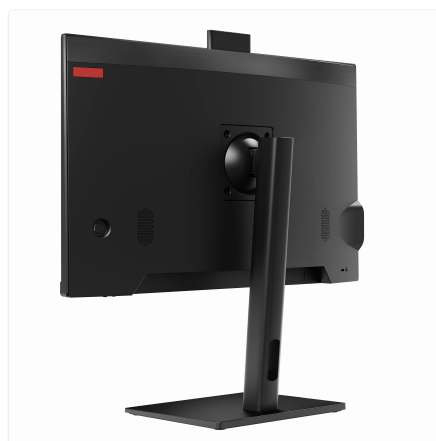

Thinvent Uno 23.8" All in One PC

Intel Core i5-1335U processor

10 core, up to 4.6 GHz, 12 MB cache

64GB DDR4 RAM

128GB SSD

Dual Band WiFi

Ubuntu Linux

Fixed Stand

SKU: UNO24-I5_13-64-M128-12_10-M-U-F

Thinvent® Uno: Your All-in-One Powerhouse for Performance and Privacy.

Experience seamless productivity and immersive visuals with the Thinvent® Uno 23.8" All-in-One PC. Powered by an Intel® Core™ i5-1335U processor, featuring 10 cores and speeds up to 4.6 GHz with a 12 MB cache, this PC handles multitasking and demanding applications with ease. Its massive 1TB SSD ensures lightning-fast boot-ups and instant access to your files, while 4GB DDR4 RAM provides efficient daily computing.

Visual Excellence

- Immerse yourself in a crisp 23.8-inch Full HD (1920 × 1080) display, offering bright, vibrant colours and a wide 178° viewing angle.
- The integrated 2-megapixel pop-up camera ensures privacy and clear video calls.
- Enjoy clear audio through built-in 2 × 3 Watt speakers.

Seamless Connectivity

- Stay connected with dual-band Wi-Fi 5 and Gigabit Ethernet for reliable internet.
- Multiple ports include 2x USB 3.2, 4x USB 2.0, HDMI, and VGA for all your peripherals and display needs.
- Features dedicated speaker out and mic in ports.

Secure and Sustainable

- Pre-installed with Ubuntu Linux 24.04 LTS, enjoy a robust, secure, and open-source operating system.
- Built with premium aluminium alloy, steel, and ABS plastic, featuring a sleek black finish and a Kensington Lock for enhanced security.
- Energy-efficient with a 12V 7A adapter and compliant with RoHS, ISO, and BIS certifications.

Compact and efficient, the Thinvent® Uno is designed for modern workspaces, delivering power, privacy, and exceptional value.