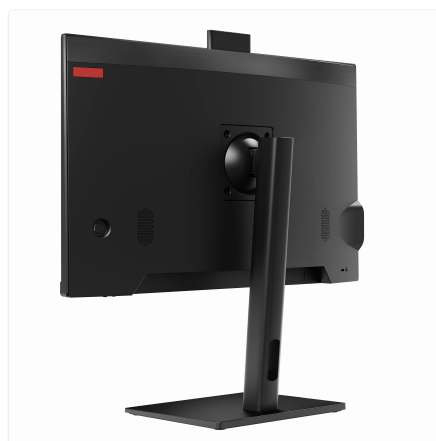

Thinvent Uno 23.8" All in One PC

Intel Core i5-1335U processor

10 core, up to 4.6 GHz, 12 MB cache

64GB DDR4 RAM

512GB SSD

Dual Band WiFi

Ubuntu Linux

Fixed Stand

SKU: UNO24-I5_13-64-M512-12_10-M-U-F

Thinvent® Uno: Your All-in-One Powerhouse for Performance and Privacy.

Experience seamless productivity and immersive visuals with the Thinvent® Uno 23.8" All-in-One PC. Powered by an Intel® Core™ i5-1335U processor, featuring 10 cores and speeds up to 4.6 GHz with a 12 MB cache, this PC handles multitasking and demanding applications with ease. Its massive 1TB SSD ensures lightning-fast boot-ups and instant access to your files, while 4GB DDR4 RAM provides efficient daily computing.

Visual Excellence

- Immerse yourself in a crisp 23.8-inch Full HD (1920 × 1080) display, offering bright, vibrant colours and a wide 178° viewing angle.
- The integrated 2-megapixel pop-up camera ensures privacy and clear video calls.
- Enjoy clear audio through built-in 2 × 3 Watt speakers.

Seamless Connectivity

- Stay connected with dual-band Wi-Fi 5 and Gigabit Ethernet for reliable internet.
- Multiple ports include 2x USB 3.2, 4x USB 2.0, HDMI, and VGA for all your peripherals and display needs.
- Features dedicated speaker out and mic in ports.

Secure and Sustainable

- Pre-installed with Ubuntu Linux 24.04 LTS, enjoy a robust, secure, and open-source operating system.
- Built with premium aluminium alloy, steel, and ABS plastic, featuring a sleek black finish and a Kensington Lock for enhanced security.
- Energy-efficient with a 12V 7A adapter and compliant with RoHS, ISO, and BIS certifications.

Compact and efficient, the Thinvent® Uno is designed for modern workspaces, delivering power, privacy, and exceptional value.