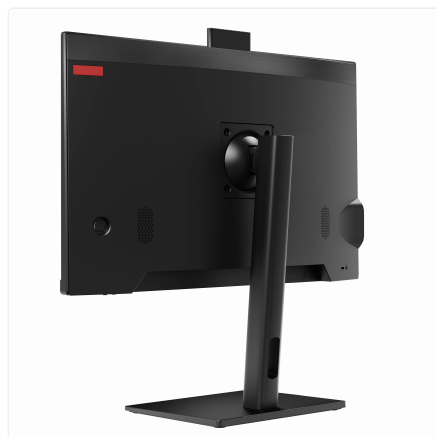

Thinvent Uno 23.8" All in One PC

Intel Core i5-1335U processor

10 core, up to 4.6 GHz, 12 MB cache

64GB DDR4 RAM

512GB SSD

Dual Band WiFi

Windows 11 IoT Value

Height Adjustable Stand

SKU: UNO24-I5_13-64-M512-12_5-M-11V-HA

Unleash Your Potential: Power, Precision, and Performance in One Elegant Design.

Thinvent® Uno 23.8" All in One PC redefines productivity, blending cutting-edge technology with a sleek, space-saving design. Engineered for demanding environments, it's your ultimate solution for efficiency and reliability.

Performance Redefined

- Experience seamless multitasking with the Intel® Core™ i5-1335U processor (10 cores, up to 4.6 GHz, 12 MB cache).
- Power through intensive applications with a massive 64GB DDR4 RAM for unparalleled responsiveness.
- Enjoy lightning-fast boot-ups and application loading from the responsive 256GB SSD.

Brilliant Display & Ergonomics

- Immerse yourself in vibrant Full HD visuals on the expansive 23.8-inch display, offering wide 178° viewing angles and 250 nits brightness.

- Optimize comfort with the height-adjustable stand and maintain privacy using the pop-up 2 Megapixel camera.

Advanced Connectivity & Security

- Stay connected with dual-band Wi-Fi 5 (802.11ac) and Gigabit Ethernet.
- Connect all your peripherals effortlessly with 6x USB ports (2x USB 3.2, 4x USB 2.0), HDMI, and VGA.
- Enhance security with the Kensington Lock and stable Windows 11 IoT Enterprise LTSC 2024 Value OS.

Robust & Compliant Build

- Crafted with durable aluminium alloy, steel, and ABS plastic housing in sleek black.
- Certified with RoHS, ISO, and BIS, ensuring quality and environmental compliance.