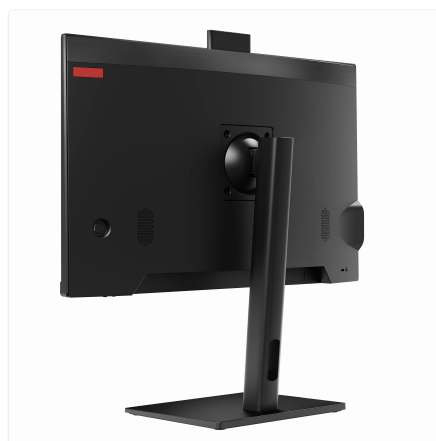

Thinvent Uno 23.8" All in One PC

Intel Core i5-1335U processor

10 core, up to 4.6 GHz, 12 MB cache

8GB DDR4 RAM

128GB SSD

Dual Band WiFi

Ubuntu Linux

Fixed Stand

SKU: UNO24-I5_13-8-M128-12_5-M-U-F

Thinvent® Uno: Your All-in-One Powerhouse for Performance and Privacy.

Experience seamless productivity and immersive visuals with the Thinvent® Uno 23.8" All-in-One PC. Powered by an Intel® Core™ i5-1335U processor, featuring 10 cores and speeds up to 4.6 GHz with a 12 MB cache, this PC handles multitasking and demanding applications with ease. Its massive 1TB SSD ensures lightning-fast boot-ups and instant access to your files, while 4GB DDR4 RAM provides efficient daily computing.

Visual Excellence

- Immerse yourself in a crisp 23.8-inch Full HD (1920 × 1080) display, offering bright, vibrant colours and a wide 178° viewing angle.
- The integrated 2-megapixel pop-up camera ensures privacy and clear video calls.
- Enjoy clear audio through built-in 2 × 3 Watt speakers.

Seamless Connectivity

- Stay connected with dual-band Wi-Fi 5 and Gigabit Ethernet for reliable internet.
- Multiple ports include 2x USB 3.2, 4x USB 2.0, HDMI, and VGA for all your peripherals and display needs.
- Features dedicated speaker out and mic in ports.

Secure and Sustainable

- Pre-installed with Ubuntu Linux 24.04 LTS, enjoy a robust, secure, and open-source operating system.
- Built with premium aluminium alloy, steel, and ABS plastic, featuring a sleek black finish and a Kensington Lock for enhanced security.
- Energy-efficient with a 12V 7A adapter and compliant with RoHS, ISO, and BIS certifications.

Compact and efficient, the Thinvent® Uno is designed for modern workspaces, delivering power, privacy, and exceptional value.