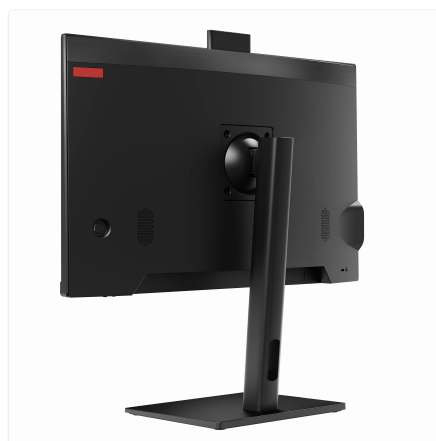

Thinvent Uno 23.8" All in One PC

Intel Core i5-1335U processor

10 core, up to 4.6 GHz, 12 MB cache

8GB DDR4 RAM

256GB SSD

Dual Band WiFi

Ubuntu Linux

Fixed Stand

SKU: UNO24-I5_13-8-M256-12_5-M-U-F

Thinvent® Uno: Your All-in-One Powerhouse for Performance and Privacy.

Experience seamless productivity and immersive visuals with the Thinvent® Uno 23.8" All-in-One PC. Powered by an Intel® Core™ i5-1335U processor, featuring 10 cores and speeds up to 4.6 GHz with a 12 MB cache, this PC handles multitasking and demanding applications with ease. Its massive 1TB SSD ensures lightning-fast boot-ups and instant access to your files, while 4GB DDR4 RAM provides efficient daily computing.

Visual Excellence

- Immerse yourself in a crisp 23.8-inch Full HD (1920 × 1080) display, offering bright, vibrant colours and a wide 178° viewing angle.
- The integrated 2-megapixel pop-up camera ensures privacy and clear video calls.
- Enjoy clear audio through built-in 2 × 3 Watt speakers.

Seamless Connectivity

- Stay connected with dual-band Wi-Fi 5 and Gigabit Ethernet for reliable internet.
- Multiple ports include 2x USB 3.2, 4x USB 2.0, HDMI, and VGA for all your peripherals and display needs.
- Features dedicated speaker out and mic in ports.

Secure and Sustainable

- Pre-installed with Ubuntu Linux 24.04 LTS, enjoy a robust, secure, and open-source operating system.
- Built with premium aluminium alloy, steel, and ABS plastic, featuring a sleek black finish and a Kensington Lock for enhanced security.
- Energy-efficient with a 12V 7A adapter and compliant with RoHS, ISO, and BIS certifications.

Compact and efficient, the Thinvent® Uno is designed for modern workspaces, delivering power, privacy, and exceptional value.