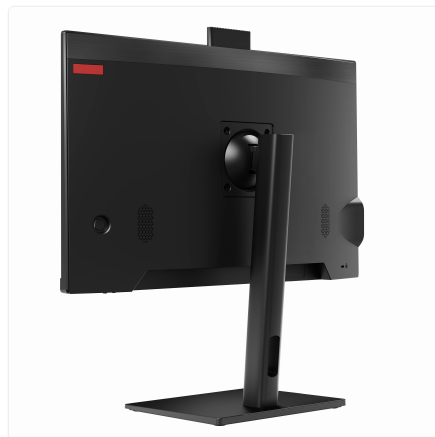

Thinvent Uno 23.8" All in One PC

Intel Core i7-1255U processor

10 core, up to 4.7 GHz, 12 MB cache

Dual LAN

16GB DDR4 RAM

1TB SSD

Dual Band WiFi

Windows 11 IoT Value

Height Adjustable Stand

SKU: UNO24-I7_12L-16-M1024-12_5-M-11V-HA

Unleash seamless power, all in one place.

The Thinvent® Uno is your ultimate command centre for demanding industrial and commercial environments. With a powerful Intel® Core™ processor at its heart, it effortlessly handles complex data, multi-tasking operations, and high-intensity software without breaking a sweat. Its sleek, integrated design saves valuable desk space while delivering a brilliant, clear display.

Built to perform where it matters most

- Experience fluid, lag-free operation that boosts productivity across your entire team.
- Rely on rock-solid stability for continuous operations, from factory floors to control rooms.

- Simplify your setup with an all-in-one design that reduces clutter and minimises installation headaches.
- Easily view critical information on the vibrant 23.8-inch screen, adjustable for perfect ergonomic comfort.
- Stay securely connected with versatile networking options, keeping your workflows integrated and efficient.

Engineered for endurance and designed for simplicity, the Uno is the robust, high-performance foundation your business needs to operate smarter and more reliably every single day.