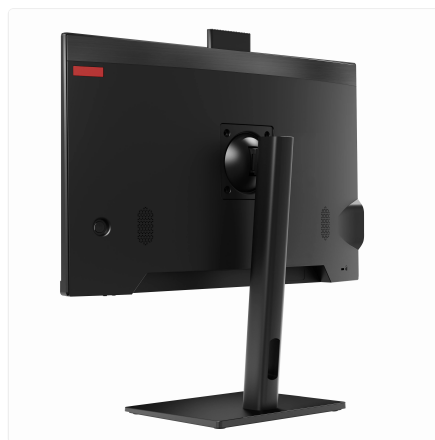

Thinvent Uno 23.8" All in One PC

Intel Core i7-1255U processor

10 core, up to 4.7 GHz, 12 MB cache

Dual LAN

16GB DDR4 RAM

128GB SSD

No WiFi

Without OS

Height Adjustable Stand

SKU: UNO24-I7_12L-16-M128-12_10-X-W_OS-HA

Engineered for industrial excellence, all day, every day.

This All-in-One is built to thrive where others fail. The powerful Intel® Core™ processor effortlessly handles demanding applications, from process control to digital signage, ensuring your operations run smoothly without lag or interruption. Its robust, fanless design and industrial-grade components guarantee silent, reliable performance in demanding environments, from the factory floor to the logistics hub.

Built for your business needs

- Streamline your workspace with a sleek, all-in-one design that eliminates clutter and maximises desk space.

- Adapt to any user or task with the flexible height-adjustable stand, promoting comfort and productivity.
- Connect with legacy and modern systems simultaneously through dual Ethernet ports and a comprehensive selection of I/O.
- Deploy with absolute flexibility on your preferred operating system, giving you complete control over your software environment.
- Trust in its rugged construction and industry certifications for durable, long-term performance in commercial and industrial settings.

The Thinvent Uno is the reliable, high-performance computing solution designed to power your critical operations without compromise.