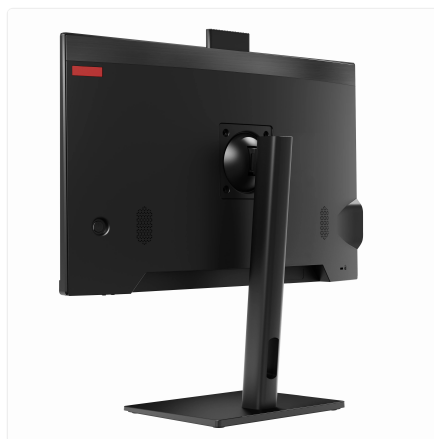

Thinvent Uno 23.8" All in One PC

Intel Core i7-1255U processor

10 core, up to 4.7 GHz, 12 MB cache

Dual LAN

16GB DDR4 RAM

128GB SSD

Dual Band WiFi

Windows 11 IoT Value

Height Adjustable Stand

SKU: UNO24-I7_12L-16-M128-12_10-M-11V-HA

Unleash seamless power, all in one place.

The Thinvent® Uno is your ultimate command centre for demanding industrial and commercial environments. With a powerful Intel® Core™ processor at its heart, it effortlessly handles complex data, multi-tasking operations, and high-intensity software without breaking a sweat. Its sleek, integrated design saves valuable desk space while delivering a brilliant, clear display.

Built to perform where it matters most

- Experience fluid, lag-free operation that boosts productivity across your entire team.
- Rely on rock-solid stability for continuous operations, from factory floors to control rooms.

- Simplify your setup with an all-in-one design that reduces clutter and minimises installation headaches.
- Easily view critical information on the vibrant 23.8-inch screen, adjustable for perfect ergonomic comfort.
- Stay securely connected with versatile networking options, keeping your workflows integrated and efficient.

Engineered for endurance and designed for simplicity, the Uno is the robust, high-performance foundation your business needs to operate smarter and more reliably every single day.