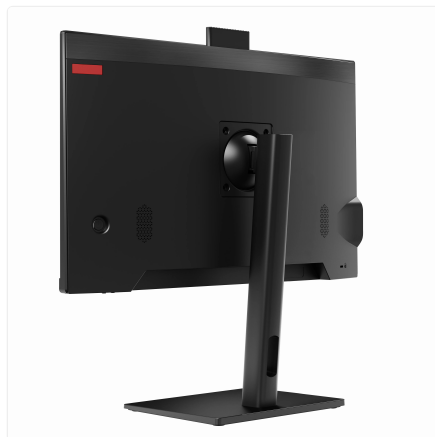

Thinvent Uno 23.8" All in One PC

Intel Core i7-1255U processor

10 core, up to 4.7 GHz, 12 MB cache

Dual LAN

16GB DDR4 RAM

128GB SSD

Dual Band WiFi

Windows 11 IoT Value

Height Adjustable Stand

SKU: UNO24-I7_12L-16-M128-12_5-M-11V-HA

Unleash seamless power, all in one place.

The Thinvent® Uno is your ultimate command centre for demanding industrial and commercial environments. With a powerful Intel® Core™ processor at its heart, it effortlessly handles complex data, multi-tasking operations, and high-intensity software without breaking a sweat. Its sleek, integrated design saves valuable desk space while delivering a brilliant, clear display.

Built to perform where it matters most

- Experience fluid, lag-free operation that boosts productivity across your entire team.
- Rely on rock-solid stability for continuous operations, from factory floors to control rooms.

- Simplify your setup with an all-in-one design that reduces clutter and minimises installation headaches.
- Easily view critical information on the vibrant 23.8-inch screen, adjustable for perfect ergonomic comfort.
- Stay securely connected with versatile networking options, keeping your workflows integrated and efficient.

Engineered for endurance and designed for simplicity, the Uno is the robust, high-performance foundation your business needs to operate smarter and more reliably every single day.