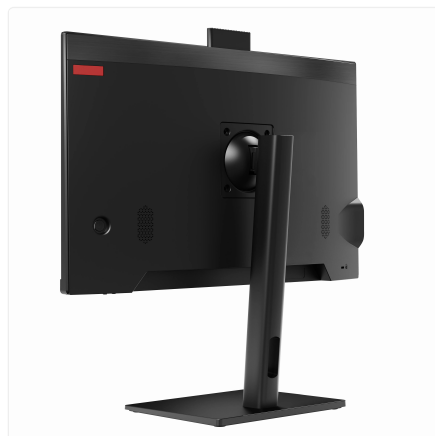

Thinvent Uno 23.8" All in One PC

Intel Core i7-1255U processor

10 core, up to 4.7 GHz, 12 MB cache

Dual LAN

16GB DDR4 RAM

512GB SSD

No WiFi

Windows 11 IoT Value

Fixed Stand

SKU: UNO24-I7_12L-16-M512-12_10-X-11V-F

Engineered for reliability, built for business.

The Thinvent Uno All-in-One PC delivers robust performance for demanding commercial environments. This streamlined system combines a vibrant 23.8" display with powerful processing in a single, space-saving unit, designed to excel where uptime is critical.

Ideal applications

- Digital signage and interactive kiosks in retail or hospitality.
- Industrial control and monitoring stations on the factory floor.
- Secure transaction points in banking and back-office operations.
- Public access terminals in libraries or municipal buildings.

Why choose the Thinvent Uno

- Maximises desk space with an integrated, cable-minimal design.
- Provides consistent, dependable power for 24/7 operation.
- Features a robust, lockable construction for enhanced physical security.
- Simplifies deployment and management with a stable, long-term Windows platform.
- Offers dual Ethernet ports for network redundancy or segmentation.

Deploy a workstation that's as tough as your daily operations. The Thinvent Uno is your dependable partner for any task-driven environment.