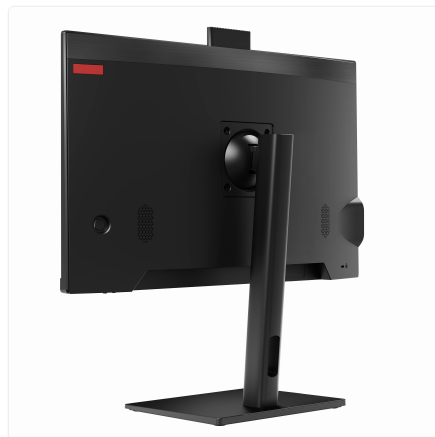

Thinvent Uno 23.8" All in One PC

Intel Core i7-1255U processor

10 core, up to 4.7 GHz, 12 MB cache

Dual LAN

16GB DDR4 RAM

512GB SSD

Dual Band WiFi

Windows 11 IoT Value

Height Adjustable Stand

SKU: UNO24-I7_12L-16-M512-12_7-M-11V-HA

Unleash seamless power, all in one place.

The Thinvent® Uno is your ultimate command centre for demanding industrial and commercial environments. With a powerful Intel® Core™ processor at its heart, it effortlessly handles complex data, multi-tasking operations, and high-intensity software without breaking a sweat. Its sleek, integrated design saves valuable desk space while delivering a brilliant, clear display.

Built to perform where it matters most

- Experience fluid, lag-free operation that boosts productivity across your entire team.
- Rely on rock-solid stability for continuous operations, from factory floors to control rooms.

- Simplify your setup with an all-in-one design that reduces clutter and minimises installation headaches.
- Easily view critical information on the vibrant 23.8-inch screen, adjustable for perfect ergonomic comfort.
- Stay securely connected with versatile networking options, keeping your workflows integrated and efficient.

Engineered for endurance and designed for simplicity, the Uno is the robust, high-performance foundation your business needs to operate smarter and more reliably every single day.