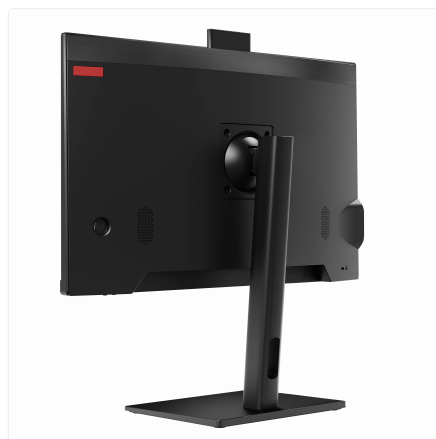

Thinvent Uno 23.8" All in One PC

Intel Core i7-1255U processor

10 core, up to 4.7 GHz, 12 MB cache

Dual LAN

32GB DDR4 RAM

1TB SSD

No WiFi

Without OS

Fixed Stand

SKU: UNO24-I7_12L-32-M1024-12_5-X-W_OS-F

Engineered for the relentless pace of industrial work.

A powerhouse for demanding environments, the Thinvent® Uno All-in-One consolidates your entire workstation into one robust, space-saving unit. It's built to deliver uncompromising performance where you need it most.

Uncompromising performance for critical operations

- Tackle complex data visualisation, machine control interfaces, and multi-tasking with ease, thanks to advanced processing power that refuses to slow down.
- Experience crystal-clear visibility on a vibrant 23.8" display, perfect for monitoring production lines, viewing schematics, or managing logistics dashboards.

- Benefit from enhanced network reliability and redundancy with dual Gigabit Ethernet ports, ensuring your vital data connections stay online.
- Enjoy a streamlined, clutter-free installation that saves valuable bench or wall space, with all components securely housed in a single, durable chassis.
- Rely on its robust construction and stable fixed stand to withstand the vibrations and rigours of factory floors, warehouses, and control rooms.

Ideal for industrial control, digital signage, and secure operational hubs where consistent, dependable computing is non-negotiable. Choose the Uno for a solution that works as hard as you do.