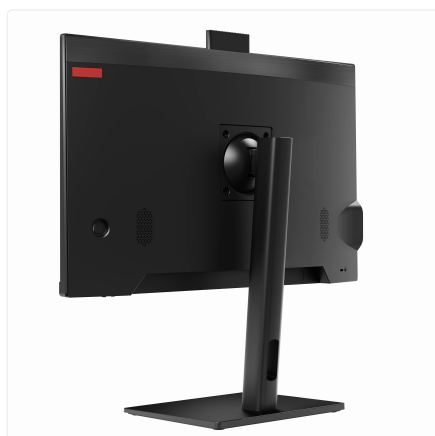

Thinvent Uno 23.8" All in One PC

Intel Core i7-1255U processor

10 core, up to 4.7 GHz, 12 MB cache

Dual LAN

32GB DDR4 RAM

1TB SSD

No WiFi

Thinix Embedded Linux

Fixed Stand

SKU: UNO24-I7_12L-32-M1024-12_7-X-THINUX-F

The All-in-One Engine for Demanding Tasks: Introducing the Thinvent Uno. Engineered for relentless performance in the most challenging environments, this robust computer streamlines your operations without the clutter of a traditional tower.

Built for Purpose in Industrial Settings

- Experience exceptional reliability with a fanless design, perfect for dust-sensitive or quiet environments.
- Benefit from a brilliant 23.8" display that delivers clear visibility from any angle on the shop floor or control room.
- Leverage dual Ethernet ports for seamless network integration, data collection, or creating dedicated secure networks.
- Enjoy the simplicity and security of a dedicated Thinix operating system, built for stability and remote management.

Your Operational Hub

Ideal for digital signage, machine interfacing, or process control, the Uno consolidates your workflow. Its compact, all-in-one aluminium alloy construction saves vital space while resisting the rigours of daily industrial use.

Simplify Management and Deployment

- Remotely configure, monitor, and update your entire fleet from a single, browser-based dashboard.
- Deploy specialised applications with confidence using built-in support for essential development tools.
- Connect with ease using a comprehensive suite of ports for peripherals, legacy equipment, and external displays.

Choose the Thinvent Uno for a powerful, space-saving, and supremely manageable computing solution that gets to work where you need it most.