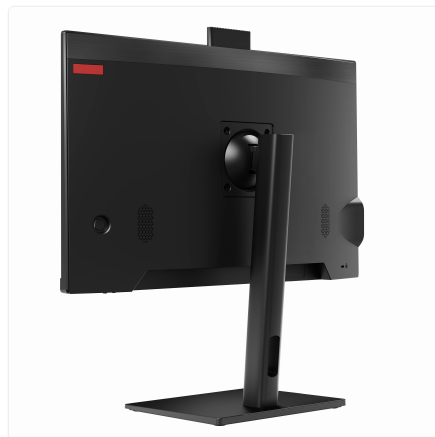

Thinvent Uno 23.8" All in One PC

Intel Core i7-1255U processor

10 core, up to 4.7 GHz, 12 MB cache

Dual LAN

32GB DDR4 RAM

128GB SSD

Dual Band WiFi

Windows 11 IoT Value

Height Adjustable Stand

SKU: UNO24-I7_12L-32-M128-12_5-M-11V-HA

Unleash seamless power, all in one place.

The Thinvent® Uno is your ultimate command centre for demanding industrial and commercial environments. With a powerful Intel® Core™ processor at its heart, it effortlessly handles complex data, multi-tasking operations, and high-intensity software without breaking a sweat. Its sleek, integrated design saves valuable desk space while delivering a brilliant, clear display.

Built to perform where it matters most

- Experience fluid, lag-free operation that boosts productivity across your entire team.
- Rely on rock-solid stability for continuous operations, from factory floors to control rooms.

- Simplify your setup with an all-in-one design that reduces clutter and minimises installation headaches.
- Easily view critical information on the vibrant 23.8-inch screen, adjustable for perfect ergonomic comfort.
- Stay securely connected with versatile networking options, keeping your workflows integrated and efficient.

Engineered for endurance and designed for simplicity, the Uno is the robust, high-performance foundation your business needs to operate smarter and more reliably every single day.