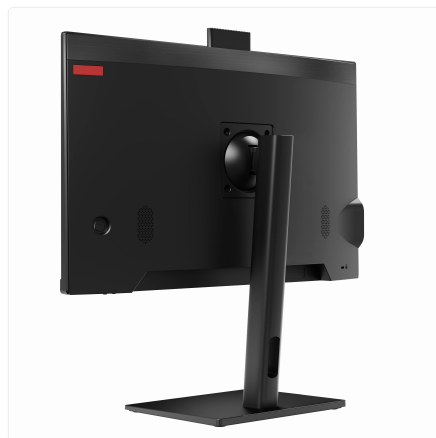

Thinvent Uno 23.8" All in One PC

Intel Core i7-1255U processor

10 core, up to 4.7 GHz, 12 MB cache

Dual LAN

32GB DDR4 RAM

256GB SSD

Dual Band WiFi

Ubuntu Linux

Height Adjustable Stand

SKU: UNO24-I7_12L-32-M256-12_5-M-U-HA

Unleash fluid performance in demanding environments.

Engineered for Efficiency

Streamline your workflow with a powerful, space-saving all-in-one design. The sleek aluminium chassis houses robust processing power to handle complex industrial software and multiple applications simultaneously, keeping your operations smooth and responsive.

Built for Rugged Reliability

This PC is crafted for the long haul. Its durable construction and fanless design ensure silent, dependable operation in challenging conditions, from factory floors to control rooms. Dual LAN ports provide critical network redundancy, keeping you connected when it matters most.

Adapts to Your Workspace

The height-adjustable stand lets you tailor the crisp 23.8-inch display to the perfect viewing angle, reducing strain during long shifts. Its comprehensive connectivity seamlessly integrates with a wide range of industrial peripherals and legacy equipment.

Ready for Secure Deployment

Arriving with a secure, open-source Ubuntu Linux OS, it offers a stable and customisable platform that's ready for your specialised software. The trusted Thinvent build quality and essential certifications mean you can deploy with confidence, knowing it's built for professional endurance.