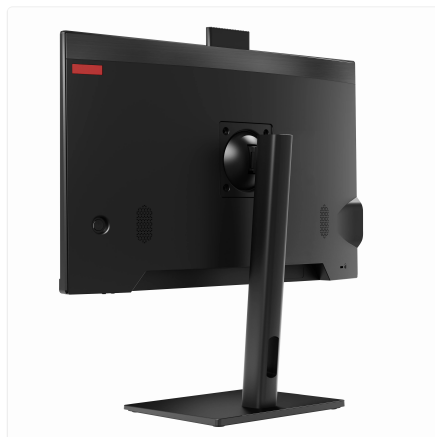

Thinvent Uno 23.8" All in One PC

Intel Core i7-1255U processor

10 core, up to 4.7 GHz, 12 MB cache

Dual LAN

4GB DDR4 RAM

1TB SSD

No WiFi

Windows 11 IoT Value

Height Adjustable Stand

SKU: UNO24-I7_12L-4-M1024-12_10-X-11V-HA

Engineered for Demanding Environments, Reliable by Design

Meet the Thinvent® Uno 23.8" All-in-One PC, where robust performance meets streamlined simplicity. This powerful workstation is built to excel in the most critical industrial settings, offering a dependable and clutter-free computing solution that keeps your operations running smoothly.

Uncompromising Power for Critical Tasks

Harness the raw processing power needed to drive complex applications, manage data in real-time, and handle multiple tasks simultaneously without hesitation. This machine delivers the consistent, responsive performance that demanding industrial software requires.

Built for the Long Haul in Any Setting

- Engineered with industrial-grade components for maximum reliability and a long operational life.
- Features a sleek, all-in-one design that saves valuable space and reduces cable clutter on the factory floor or in control rooms.

- The robust, adjustable stand allows you to position the vibrant 23.8" display perfectly for any workstation, enhancing operator comfort and efficiency.

Secure and Stable Industrial Foundation