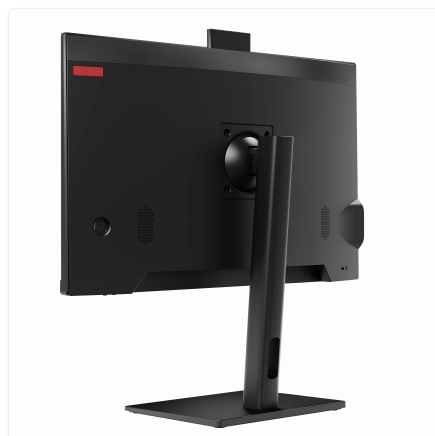

Height Adjustable Stand

SKU: UNO24-I7_12L-4-M128-12_10-M-W_OS-HA

Experience seamless power in a sleek, all-in-one design. The Thinvent Uno is your dedicated workstation, engineered for reliability in demanding environments.

Built for Business

- Conquer complex tasks with effortless speed, keeping your operations running smoothly without delay.
- Enjoy crystal-clear visuals on a vibrant 23.8" display, perfect for detailed design work, monitoring systems, or client presentations.
- Connect everything you need with dual Gigabit LAN ports for robust networking and a comprehensive selection of ports.

- Reduce clutter and save valuable space with the integrated, cable-conscious all-in-one form.
- Customise your comfort with the height-adjustable stand, promoting better posture during long shifts.
- Rely on steadfast performance day in, day out, thanks to industrial-grade construction and trusted certifications.

Ideal for control rooms, digital signage, point-of-sale, and office hubs, the Uno delivers focused power where you need it most. Choose Thinvent for a workstation that just works.

Engineered for Your Workspace