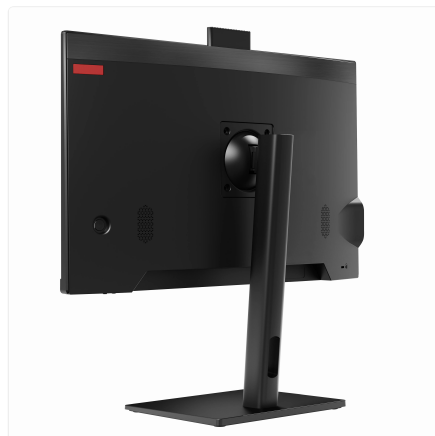

Thinvent Uno 23.8" All in One PC

Intel Core i7-1255U processor

10 core, up to 4.7 GHz, 12 MB cache

Dual LAN

4GB DDR4 RAM

256GB SSD

No WiFi

Ubuntu Linux

Fixed Stand

SKU: UNO24-I7_12L-4-M256-12_10-X-U-F

Engineered for the relentless pace of modern business.

The Thinvent® Uno All-in-One PC consolidates your entire workstation into one sleek, professional unit. It's designed to deliver robust, dependable performance day in and day out, freeing up your workspace and your team's focus for the tasks that truly matter.

Built for business continuity

- Experience smooth multitasking and swift application response with powerful Intel® processing, keeping your operations flowing without frustrating lag.
- The streamlined, all-in-one design eliminates cable clutter and saves valuable desk real estate, creating a cleaner, more professional environment.
- With dual Gigabit Ethernet ports, ensure a steadfast, high-speed wired network connection for reliable data transfer and communication, crucial for point-of-sale, kiosks, or control room applications.

- The integrated pop-up camera offers convenient, on-demand video conferencing while maintaining privacy and security when not in use.

Ideal for demanding environments

From digital signage and interactive kiosks in retail spaces to process monitoring on the factory floor, the Uno is built to perform. Its fixed stand provides stable placement, while the industrial-grade construction offers lasting durability. Pre-installed with the secure and efficient Ubuntu Linux, it provides a stable platform for custom software deployments, reducing overheads and complexity.