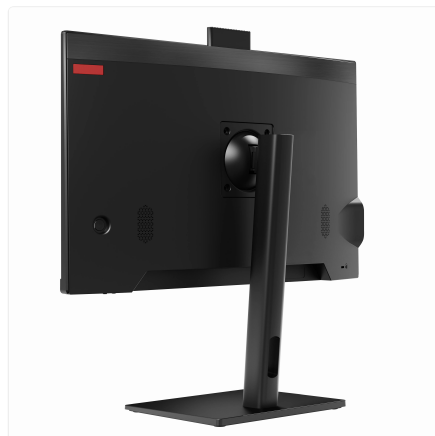

Thinvent Uno 23.8" All in One PC

Intel Core i7-1255U processor

10 core, up to 4.7 GHz, 12 MB cache

Dual LAN

4GB DDR4 RAM

256GB SSD

No WiFi

Ubuntu Linux

Fixed Stand

SKU: UNO24-I7_12L-4-M256-12_7-X-U-F

Engineered for the relentless pace of modern business.

The Thinvent® Uno All-in-One PC consolidates your entire workstation into one sleek, professional unit. It's designed to deliver robust, dependable performance day in and day out, freeing up your workspace and your team's focus for the tasks that truly matter.

Built for business continuity

- Experience smooth multitasking and swift application response with powerful Intel® processing, keeping your operations flowing without frustrating lag.
- The streamlined, all-in-one design eliminates cable clutter and saves valuable desk real estate, creating a cleaner, more professional environment.
- With dual Gigabit Ethernet ports, ensure a steadfast, high-speed wired network connection for reliable data transfer and communication, crucial for point-of-sale, kiosks, or control room applications.

- The integrated pop-up camera offers convenient, on-demand video conferencing while maintaining privacy and security when not in use.

Ideal for demanding environments

From digital signage and interactive kiosks in retail spaces to process monitoring on the factory floor, the Uno is built to perform. Its fixed stand provides stable placement, while the industrial-grade construction offers lasting durability. Pre-installed with the secure and efficient Ubuntu Linux, it provides a stable platform for custom software deployments, reducing overheads and complexity.