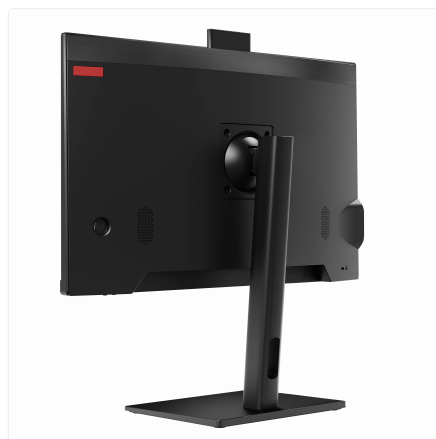

Fixed Stand

SKU: UNO24-I7_12L-4-M512-12_10-X-W_OS-F

Engineered for the relentless pace of industrial work.

A powerhouse for demanding environments, the Thinvent® Uno All-in-One consolidates your entire workstation into one robust, space-saving unit. It's built to deliver uncompromising performance where you need it most.

Uncompromising performance for critical operations

- Tackle complex data visualisation, machine control interfaces, and multi-tasking with ease, thanks to advanced processing power that refuses to slow down.
- Experience crystal-clear visibility on a vibrant 23.8" display, perfect for monitoring production lines, viewing schematics, or managing logistics dashboards.

- Benefit from enhanced network reliability and redundancy with dual Gigabit Ethernet ports, ensuring your vital data connections stay online.
- Enjoy a streamlined, clutter-free installation that saves valuable bench or wall space, with all components securely housed in a single, durable chassis.
- Rely on its robust construction and stable fixed stand to withstand the vibrations and rigours of factory floors, warehouses, and control rooms.

Ideal for industrial control, digital signage, and secure operational hubs where consistent, dependable computing is non-negotiable. Choose the Uno for a solution that works as hard as you do.

Thinvent Uno 23.8" All in One PC