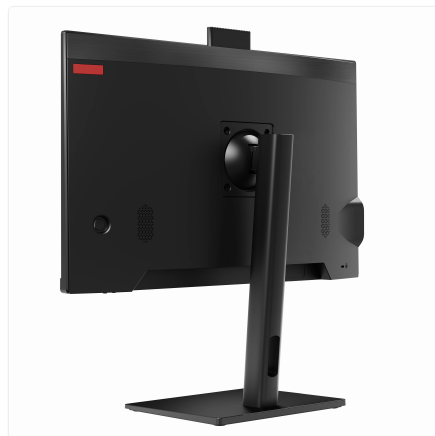

Engineered for Your Workspace