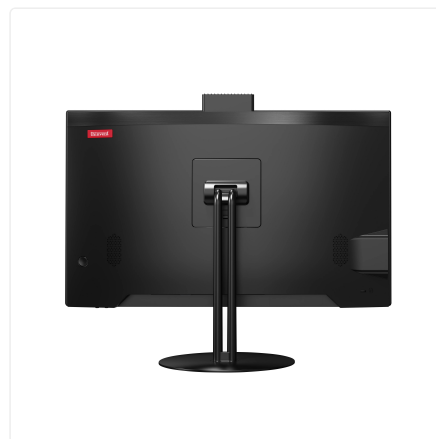

**Height Adjustable Stand**

SKU: UNO24-I7\_12L-64-M128-12\_7-M-W\_OS-HA

Thinvent Uno24: Maximize Your Workspace with a Stunning 23.8-inch All-in-One PC

# Thinvent Uno 23.8" All in One PC

### DISPLAY

---

Screen Size	23.8 inch
Resolution	1920 × 1080
Brightness	250 nits
Viewing Angle	Horizontal 178°, Vertical 178°
Camera	Pop up, 2 Megapixel
HDMI	1
VGA	1

### PHYSICAL

---

Form Factor	All-in-One
Stand	Height Adjustable
Dimensions	541mm × 400mm × 55mm
Housing Material	Aluminium alloy, steel and ABS Plastic
Housing Colour	Black
Kensington Lock	Yes
Net and Gross Weight	8.53kg, 8.53kg