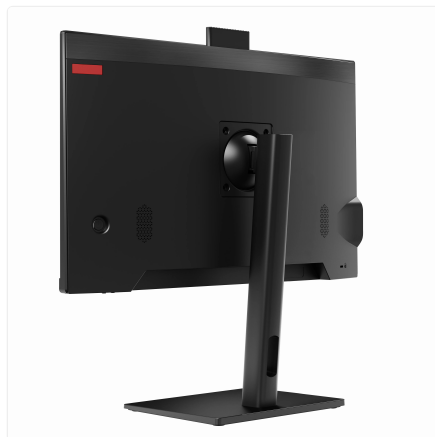

Thinvent Uno 23.8" All in One PC

Intel Core i7-1255U processor

10 core, up to 4.7 GHz, 12 MB cache

Dual LAN

64GB DDR4 RAM

256GB SSD

Dual Band WiFi

Windows 11 IoT Value

Height Adjustable Stand

SKU: UNO24-I7_12L-64-M256-12_10-M-11V-HA

Unleash seamless power, all in one place.

The Thinvent® Uno is your ultimate command centre for demanding industrial and commercial environments. With a powerful Intel® Core™ processor at its heart, it effortlessly handles complex data, multi-tasking operations, and high-intensity software without breaking a sweat. Its sleek, integrated design saves valuable desk space while delivering a brilliant, clear display.

Built to perform where it matters most

- Experience fluid, lag-free operation that boosts productivity across your entire team.
- Rely on rock-solid stability for continuous operations, from factory floors to control rooms.

- Simplify your setup with an all-in-one design that reduces clutter and minimises installation headaches.
- Easily view critical information on the vibrant 23.8-inch screen, adjustable for perfect ergonomic comfort.
- Stay securely connected with versatile networking options, keeping your workflows integrated and efficient.

Engineered for endurance and designed for simplicity, the Uno is the robust, high-performance foundation your business needs to operate smarter and more reliably every single day.