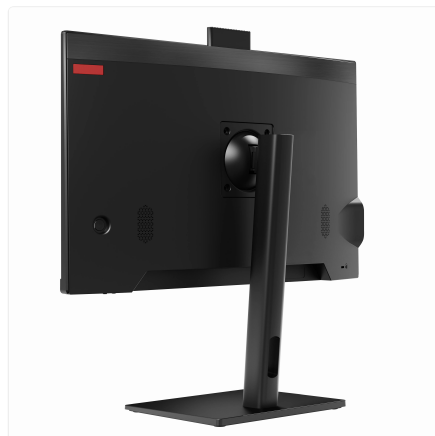

Thinvent Uno 23.8" All in One PC

Intel Core i7-1255U processor

10 core, up to 4.7 GHz, 12 MB cache

Dual LAN

64GB DDR4 RAM

256GB SSD

No WiFi

Ubuntu Linux

Fixed Stand

SKU: UNO24-I7_12L-64-M256-12_5-X-U-F

Engineered for the relentless pace of modern business.

The Thinvent® Uno All-in-One PC consolidates your entire workstation into one sleek, professional unit. It's designed to deliver robust, dependable performance day in and day out, freeing up your workspace and your team's focus for the tasks that truly matter.

Built for business continuity

- Experience smooth multitasking and swift application response with powerful Intel® processing, keeping your operations flowing without frustrating lag.
- The streamlined, all-in-one design eliminates cable clutter and saves valuable desk real estate, creating a cleaner, more professional environment.
- With dual Gigabit Ethernet ports, ensure a steadfast, high-speed wired network connection for reliable data transfer and communication, crucial for point-of-sale, kiosks, or control room applications.

- The integrated pop-up camera offers convenient, on-demand video conferencing while maintaining privacy and security when not in use.

Ideal for demanding environments

From digital signage and interactive kiosks in retail spaces to process monitoring on the factory floor, the Uno is built to perform. Its fixed stand provides stable placement, while the industrial-grade construction offers lasting durability. Pre-installed with the secure and efficient Ubuntu Linux, it provides a stable platform for custom software deployments, reducing overheads and complexity.