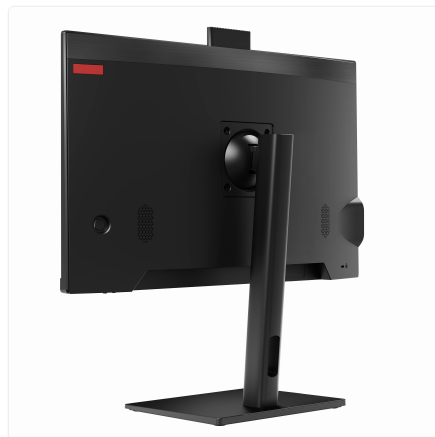

Thinvent Uno 23.8" All in One PC

Intel Core i7-1255U processor

10 core, up to 4.7 GHz, 12 MB cache

Dual LAN

8GB DDR4 RAM

1TB SSD

Dual Band WiFi

Windows 11 IoT Value

Height Adjustable Stand

SKU: UNO24-I7_12L-8-M1024-12_7-M-11V-HA

Unleash seamless power, all in one place.

The Thinvent® Uno is your ultimate command centre for demanding industrial and commercial environments. With a powerful Intel® Core™ processor at its heart, it effortlessly handles complex data, multi-tasking operations, and high-intensity software without breaking a sweat. Its sleek, integrated design saves valuable desk space while delivering a brilliant, clear display.

Built to perform where it matters most

- Experience fluid, lag-free operation that boosts productivity across your entire team.
- Rely on rock-solid stability for continuous operations, from factory floors to control rooms.

- Simplify your setup with an all-in-one design that reduces clutter and minimises installation headaches.
- Easily view critical information on the vibrant 23.8-inch screen, adjustable for perfect ergonomic comfort.
- Stay securely connected with versatile networking options, keeping your workflows integrated and efficient.

Engineered for endurance and designed for simplicity, the Uno is the robust, high-performance foundation your business needs to operate smarter and more reliably every single day.