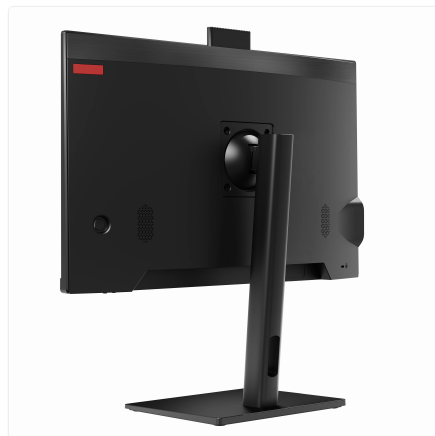

Height Adjustable Stand

SKU: UNO24-I7_12L-8-M256-12_5-M-W_OS-HA

Experience seamless power in a sleek, all-in-one design. The Thinvent Uno is your dedicated workstation, engineered for reliability in demanding environments.

Built for Business

- Conquer complex tasks with effortless speed, keeping your operations running smoothly without delay.
- Enjoy crystal-clear visuals on a vibrant 23.8" display, perfect for detailed design work, monitoring systems, or client presentations.
- Connect everything you need with dual Gigabit LAN ports for robust networking and a comprehensive selection of ports.

- Reduce clutter and save valuable space with the integrated, cable-conscious all-in-one form.
- Customise your comfort with the height-adjustable stand, promoting better posture during long shifts.
- Rely on steadfast performance day in, day out, thanks to industrial-grade construction and trusted certifications.

Ideal for control rooms, digital signage, point-of-sale, and office hubs, the Uno delivers focused power where you need it most. Choose Thinvent for a workstation that just works.

Engineered for Your Workspace